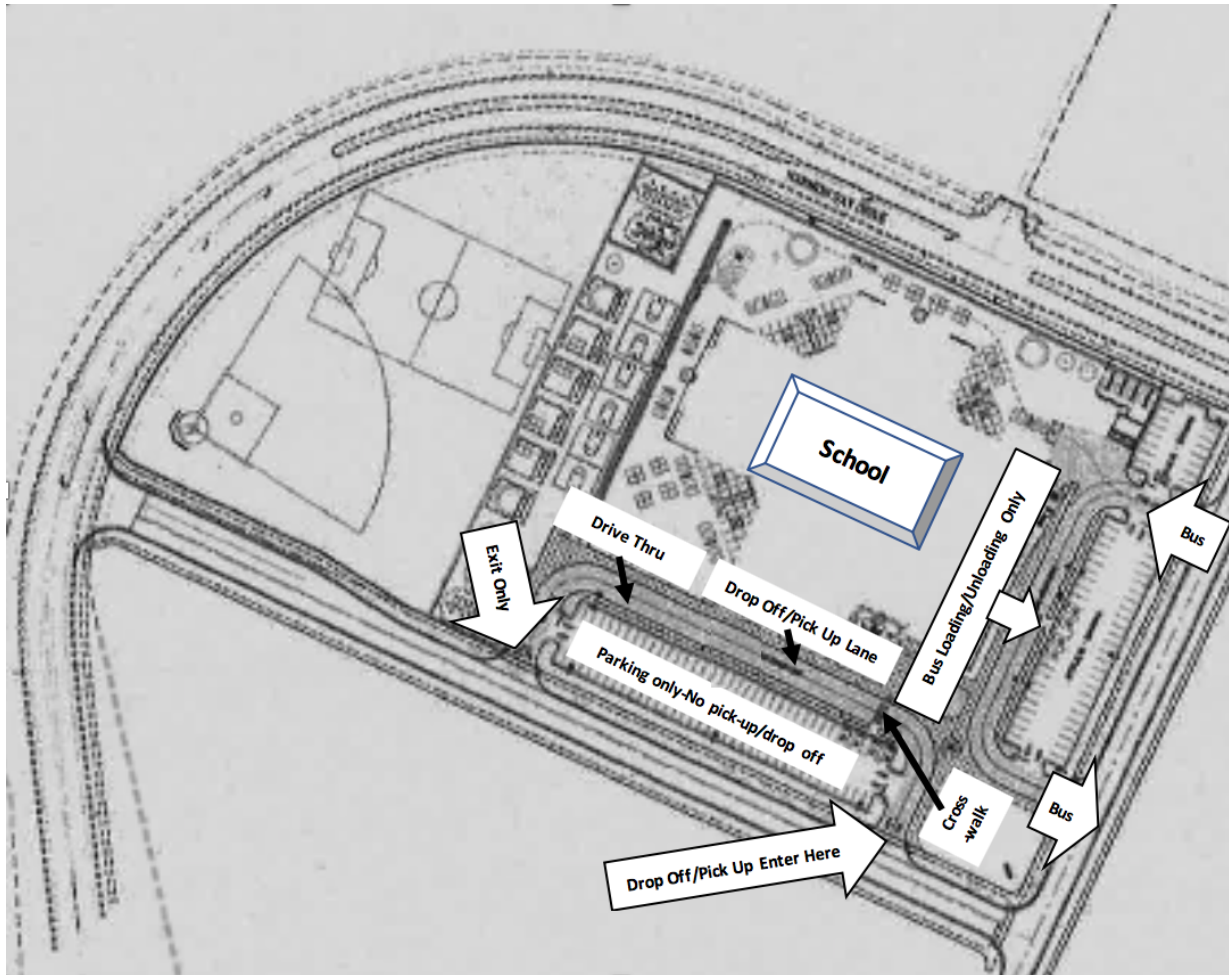

Loading / Unloading Access Zones Map

Drop Off and Pick-Up: Parents should enter the north side of our drop off area. The right lane is designated for drop off and the pick up only. Please no parking, please stay in your vehicle. The left lane is designated for the passing lane. Exit to the south.

The parking lot is for parking only. If you choose to park, please accompany all student to the crosswalk or walk to pick them up at the crosswalk after school. Students should not navigate the parking lot without adult supervision due to visibility and safety.